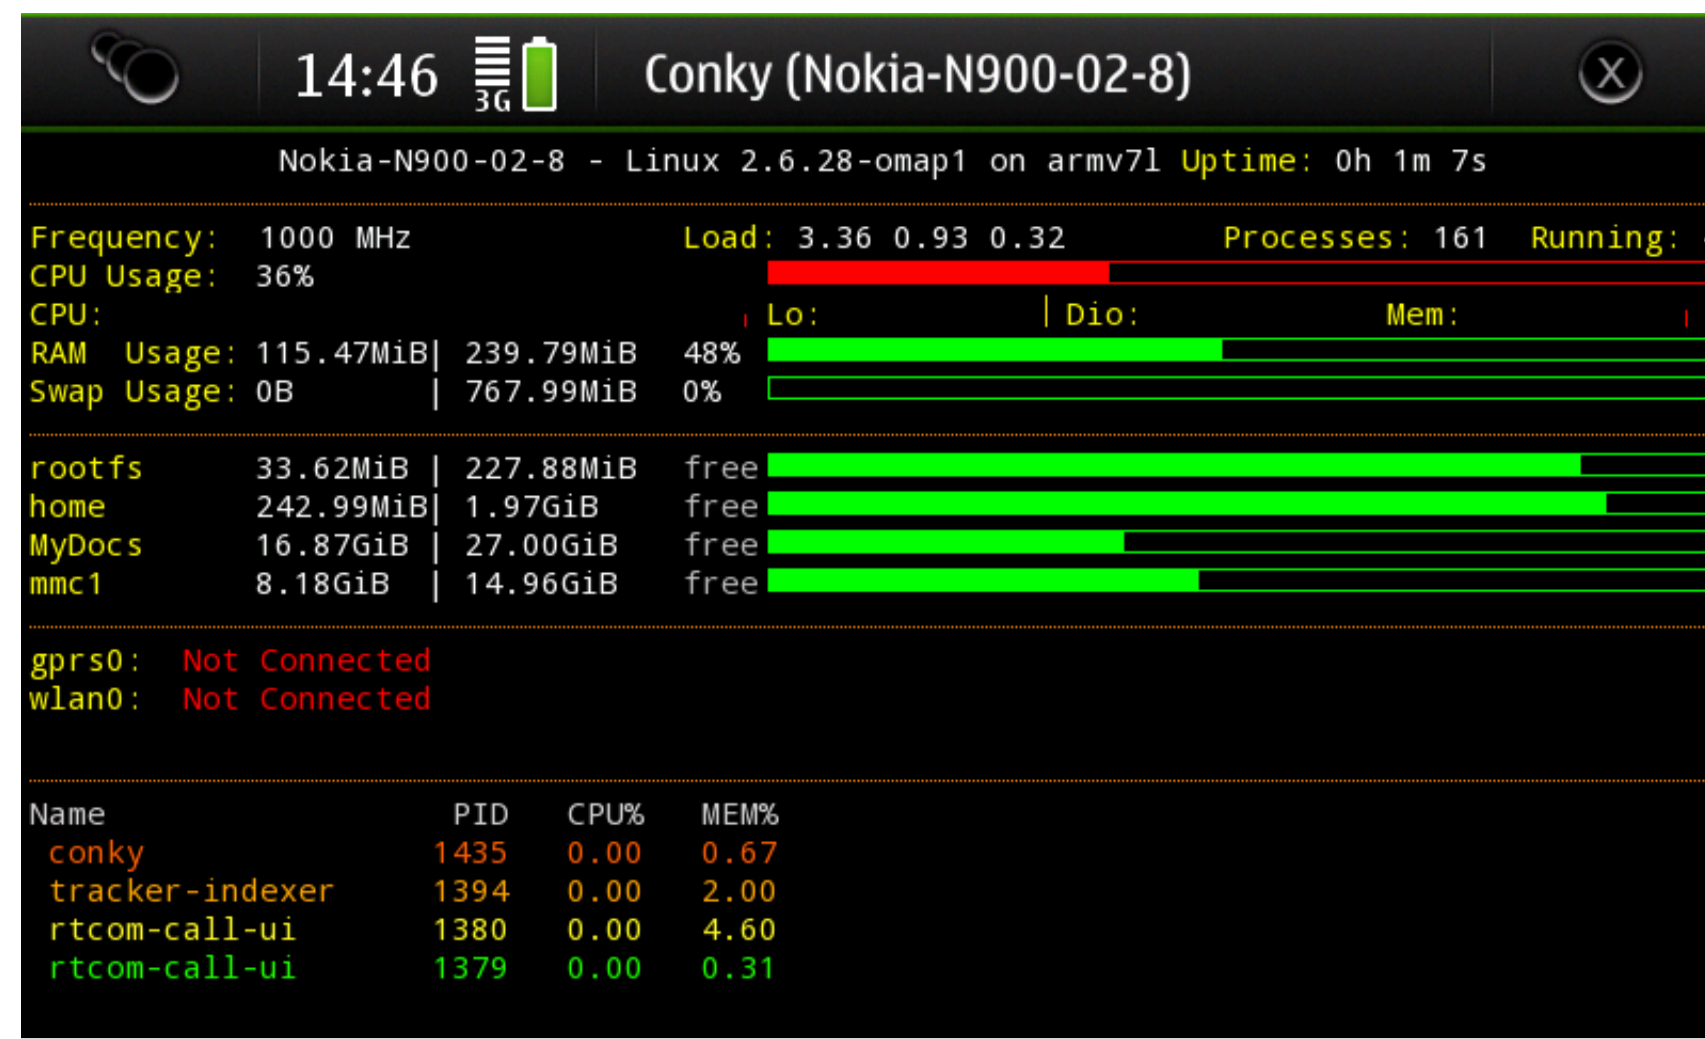

DOWNLOAD

[Mac Os For Nokia N900](#)

[Mac Os For Nokia N900](#)

DOWNLOAD